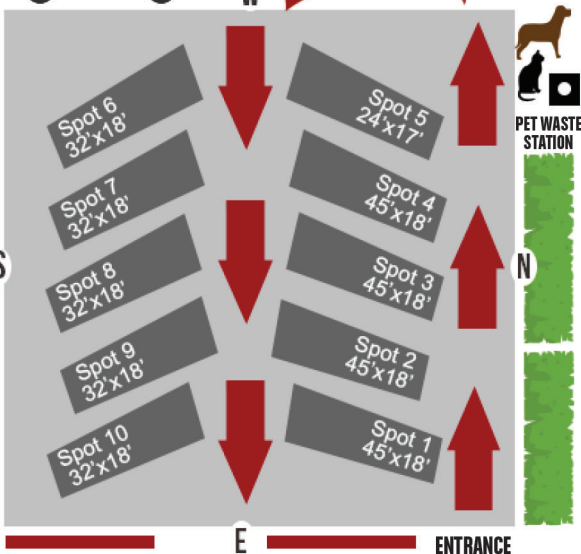

OVERNIGHT RV PARKING

EXTRA VEHICLES
MUST BE
PARKED IN LOT
NEXT TO RV
PARKING

GUEST PARKING

10 Spaces Offering Water, Electric & Wi-Fi

\$30 per night all year around!

Check in 3:00 PM | Check out 12:00 PM

10 day max stay per month

Please see the hotel front desk for details.

Reimbursement available for carded players.

See Wildcard Club for details.

Dump Station is at Gliding Eagle Market.

THE POINT
CASINO & HOTEL